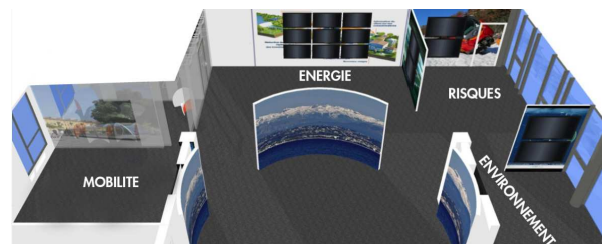

Smart City Innovation Centre: organisation of the Showroom

Objectives:

- Offer new services to residents in the area
- Facilitate day to day management of the city by making savings
- Generate new companies and create jobs

PROJECT OPERATIONAL