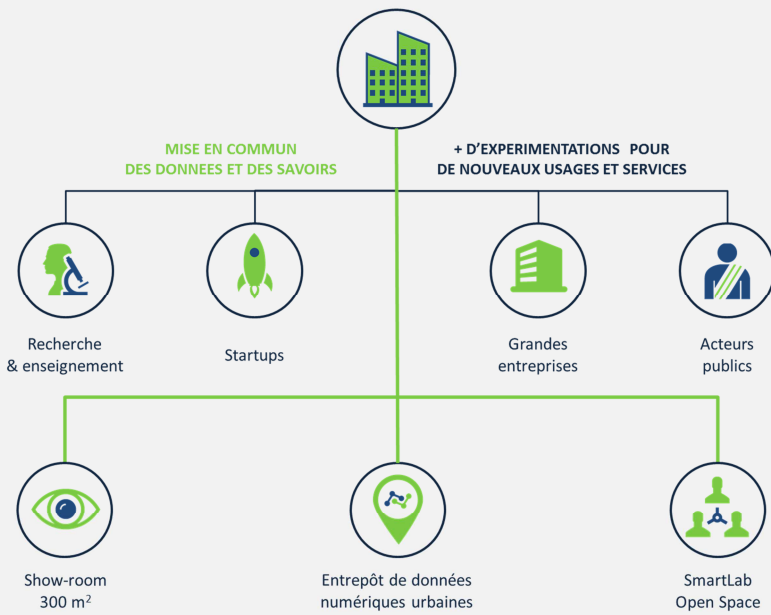

The Smart City Innovation Centre

The **Smart City Innovation Centre** is a **collaborative research platform that is** unique in France. Focused on innovation, Smart cities and economic development, the centre is based in the heart of the Mediterranean Institute of Risk, Environment and Sustainable Development (IMREDD).

Its role is to **foster the emergence of the Smart**, sustainable and interconnected city.

SMART INNOVATION CENTER

Design centre which presents the Smart City, its applications and how it can improve everyday life in the city.

Warehouse to
> collect data from several sources,
> make this data interoperable
> use this data to develop new services,
> develop the concept of real time event prediction).

Site for project teams to work together on the same platform and access the data from the digital data warehouse.